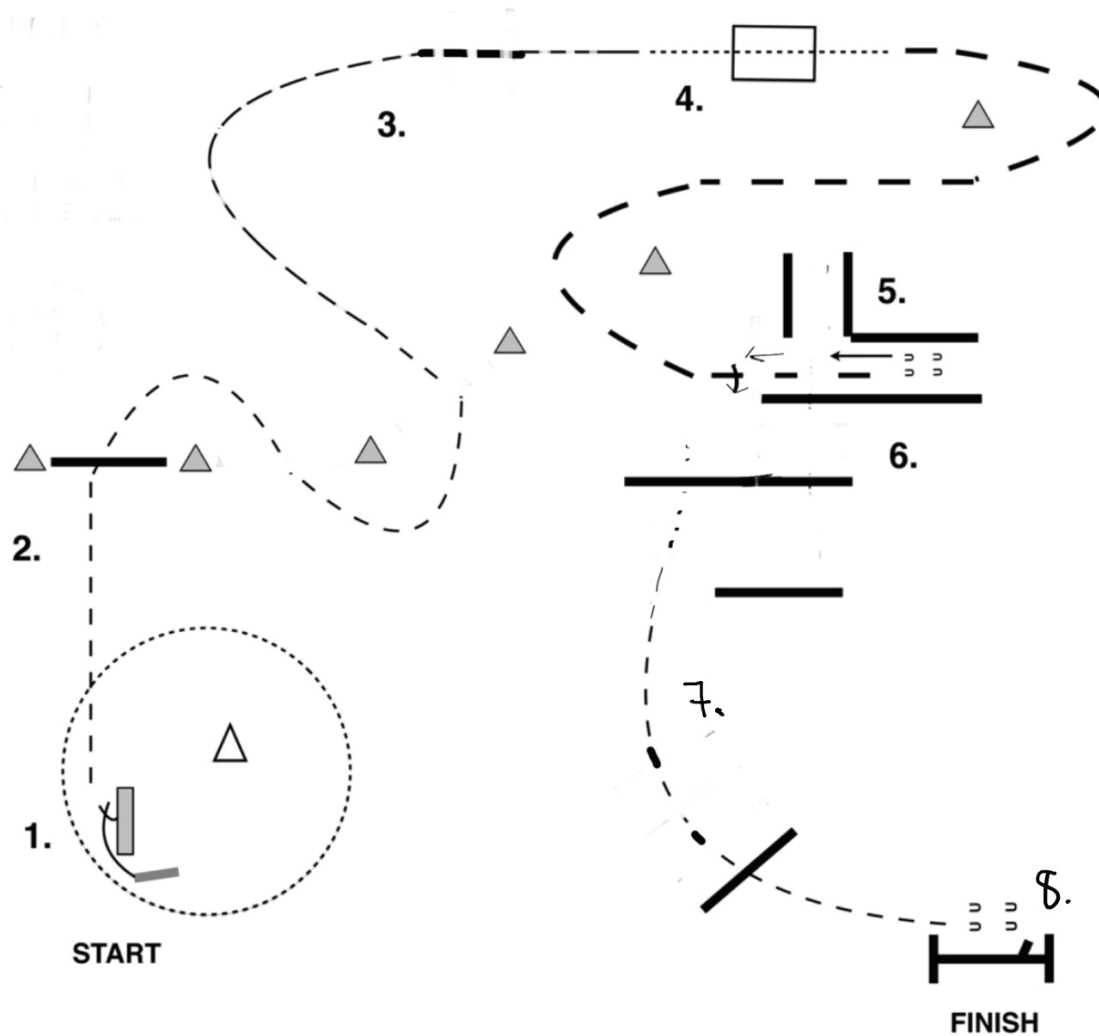

Walk Trot Ranch Trail

1. Pick up object and walk or trot a circle
2. Trot over pole and serpentine
3. Continue to trot towards bridge
4. Break to a walk and walk over bridge
5. Extend trot into chute and back straight out
6. 90* turn to the right and walk over pole
7. Trot over pole to gate
8. Walk thru an open gate